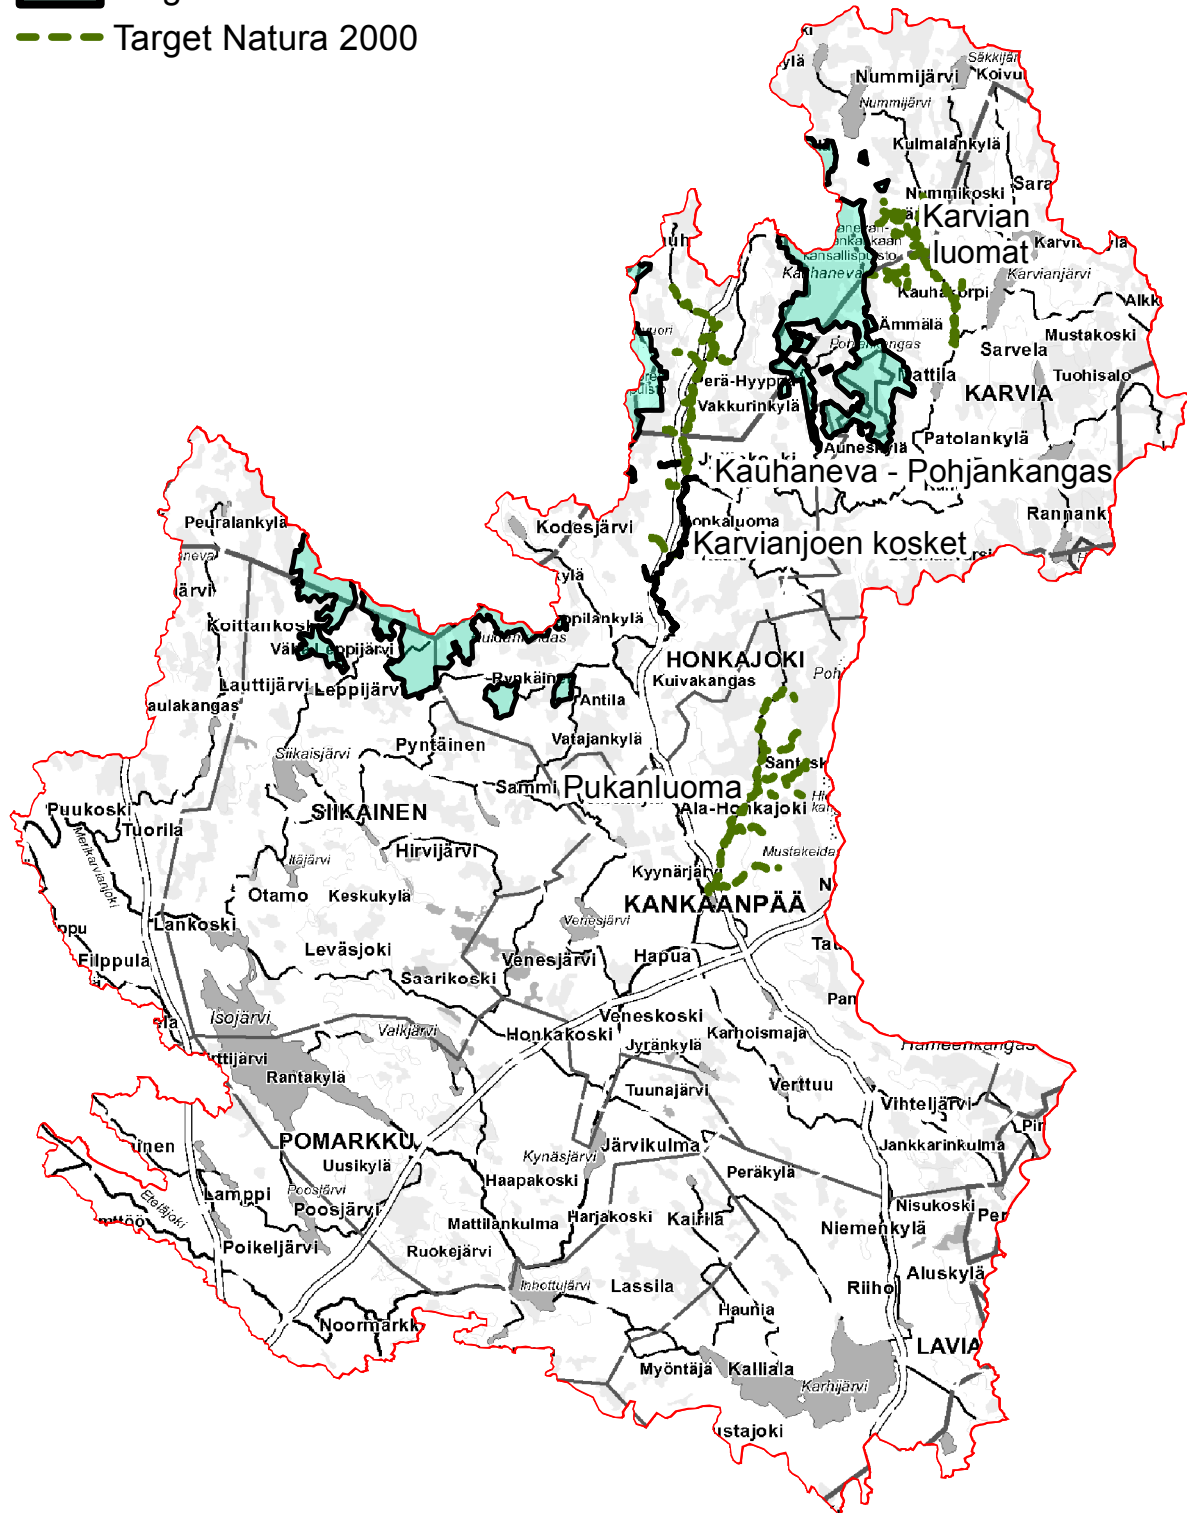

# FRESHABIT target areas

## Karvianjoki

- Catchment area
- Target Natura 2000
- Target Natura 2000

0 5 10 Km